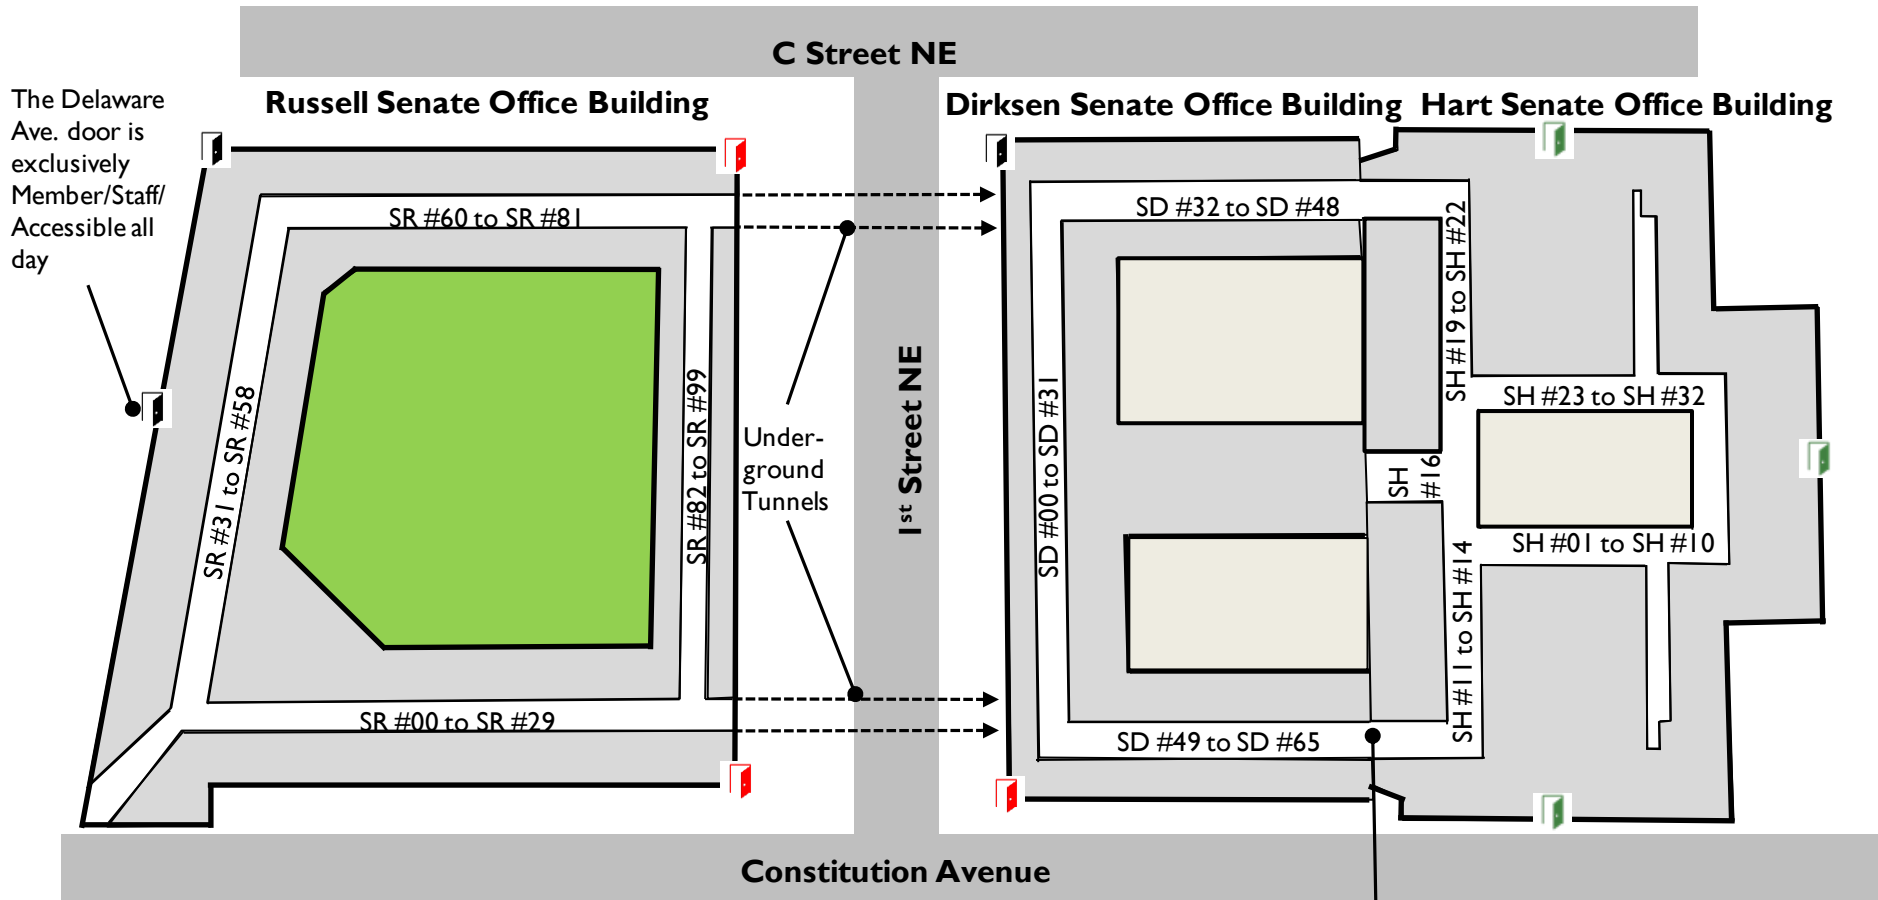

Inside the Senate Office Buildings

 Public, Handicapped Accessible Entrance  Public Non-Handicapped Accessible Entrance  Entrance Member/Staff-Only Until 10 AM

- Use the floor plans below to orient yourself once inside Senate office buildings; the floor plans are identical for different floors within the same building
- To identify offices, keep in mind that the first two letters before the office number identify the building (e.g., “SR” is Senate-Russell), the next number indicates building floor, and the last two numbers indicate specific office
- For example, SD 249 is on the second floor of Dirksen.

Interior doors connect Dirksen and Hart